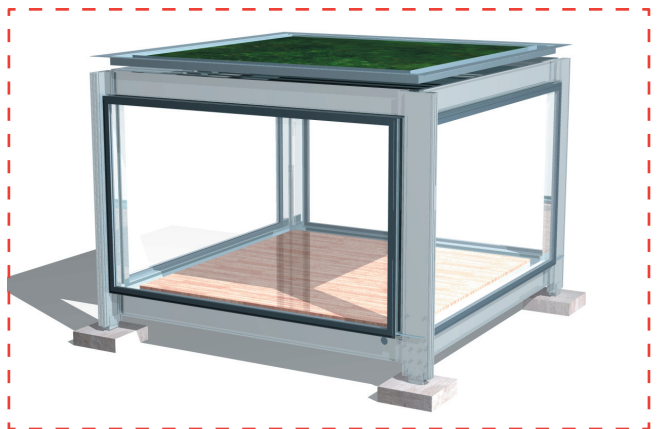

Lovetann is pleased to have firm and flourishing relationships with suppliers whose reputation precedes them. Hydro has been providing engineering expertise to Lovetann and Snøhetta for the past two years. They have conducted research and development at their own facilities in Norway and Germany to produce modules that will sustain their currency as technology advances. Hydro's involvement assures utmost reliability and flexibility in everything from frames to façades.

Siemens has become an integral partner in the planning of Lovetann's infrastructure from electrical and heating systems to home appliances. Their industrial manufacturing experience and international presence allow Lovetann to bring technologically advanced equipment to homes in any location throughout the world. Siemens will provide all brown and white goods for Lovetann, including kitchen and bath appliances, televisions, stereos, computers and security systems. They will install or build the home as well as deliver and service it throughout the lifecycle of the home.

SNØHETTA

SIEMENS

HYDRO

Tel: +47 24 15 60 60
Mobile: +47 95 08 70 19
Fax: +47 24 15 60 61

Skur 39, Vippetangen
N-0150 Oslo, Norway

Org nr. 986 171 770

info@lovetann.com
www.lovetann.com

Press contact:
Kenneth Olling

Tel: +47 24 15 60 60
Mobile: +47 92 482 484
Fax: +47 24 15 60 61

press@lovetann.com
www.lovetann.com/press/