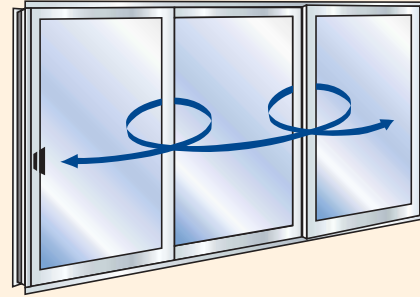

## Tamper-Resistant Pulls

**Aspen Pull:**  
European design  
with contemporary  
look and feel.  
Corrosion resistant  
finish to compli-  
ment door color  
with keyed lock.

**Oak Pull:**  
Traditional design in  
an oak wood handle  
with keyed locking  
system.

## Versi-Panel Doors

*Versi-Panel doors are completely reversible during installation. Doors can be easily configured for left- or right-hand operation. Choice of two-, three-, or four-panel (non-reversible) models in a range of standard sizes (custom sizes available).*